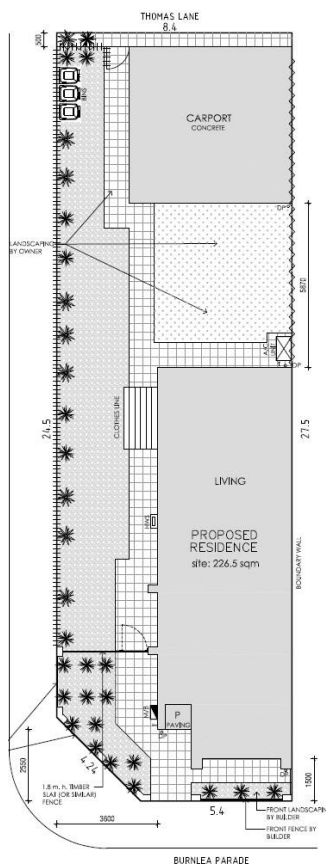

\$359,900
 Fixed Price Turnkey

JADE 147

House & Land Package

Inclusions

- Stainless steel appliances incl dishwasher
- Blinds, TV ant, clothesline, letterbox
- Carpet to bedrooms
- Laminate timber floor to hallways and living
- Ducted reverse cycle heating and cooling
- Downlights throughout
- 2700mm ceilings
- Instantaneous gas HWS
- Landscaping front and rear
- Retaining included
- Paved driveway and perimeters
- Robes
- Automatic garage door opener

LOWER LEVEL

UPPER LEVEL

Build Size: 147m²
Land Size: 226.5m²
 Land component \$112,000 By Developer

*Exterior Colours Predetermined

Illustrations are an Artists Impression, see working drawings for details and specifications booklet for inclusions. Purchasers will be required to enter into a separate land & build contract.