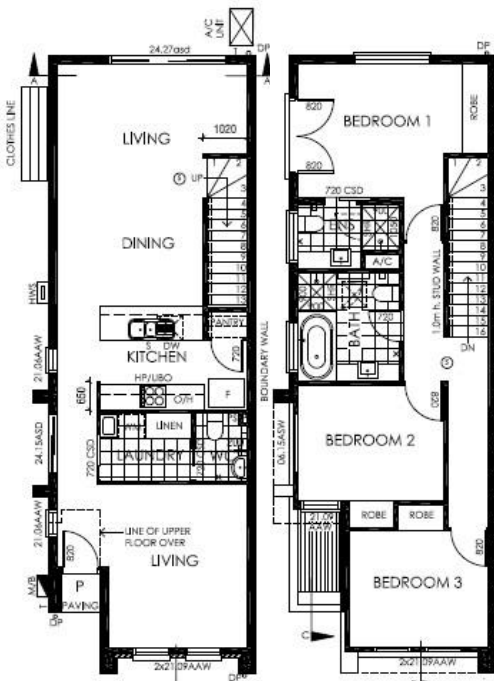

\$359,900
 Fixed Price Turnkey

JADE 147

House & Land Package

Inclusions

- Stainless steel appliances incl dishwasher
- Blinds, TV ant, clothesline, letterbox
- Carpet to bedrooms
- Laminate timber floor to hallways and living
- Ducted reverse cycle heating and cooling
- Downlights throughout
- 2700mm ceilings
- Instantaneous gas HWS
- Landscaping front and rear
- Retaining included
- Paved driveway and perimeters
- Robes
- Automatic garage door opener

LOWER LEVEL

UPPER LEVEL

Build Size: 147m²
Land Size: 226.5m²
 Land component \$112,000 By Developer

*Exterior Colours Predetermined

Illustrations are an Artists Impression, see working drawings for details and specifications booklet for inclusions. Purchasers will be required to enter into a separate land & build contract.