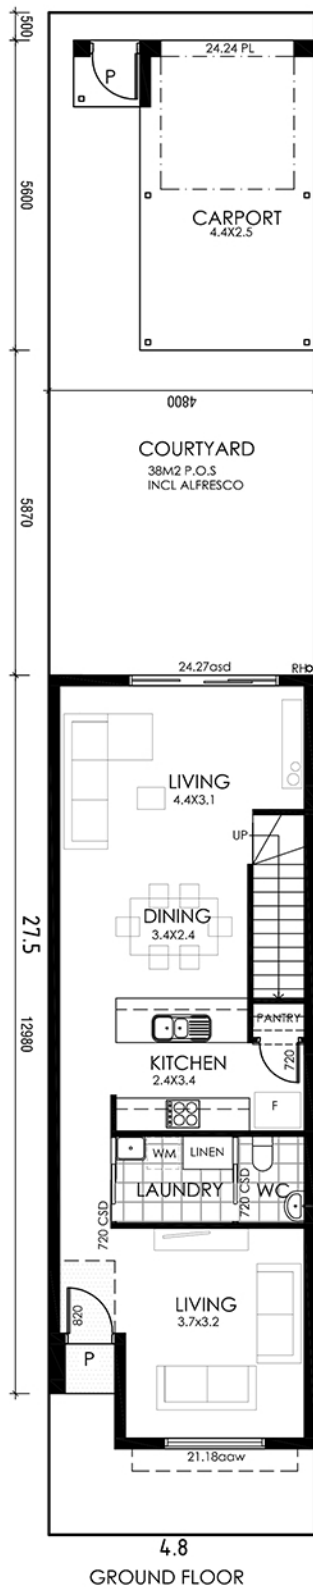

\$319,900

Fixed Price Turnkey

JADE 147

House & Land Package

Inclusions

- Stainless steel appliances incl dishwasher
- Blinds, TV ant, clothesline, letterbox
- Carpet to bedrooms
- Laminate timber floor to hallways and living
- Ducted reverse cycle heating and cooling
- Downlights throughout
- 2700mm ceilings
- Instantaneous gas HWS
- Landscaping front and rear
- Paved driveway and perimeters
- Robes
- Automatic garage door opener

Build Size: 147m²
Land Size: 132m² 4.8x27.5
 Land component \$85,000 By Developer

Illustrations are an Artists Impression, see working drawings for details and specifications booklet for inclusions. Purchasers will be required to enter into a separate land & build contract.

JADE 147

Block Width 4.8m (w) x 27.5m
Dwelling Size 147m²*
***Approx**