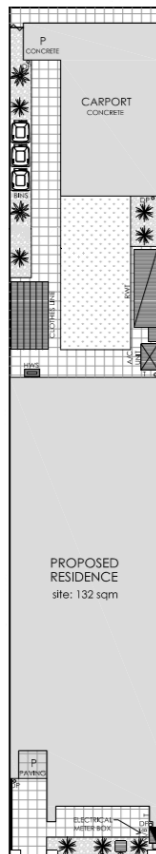

\$319,900

Fixed Price Turnkey

JADE 147

House & Land Package

Inclusions

- Stainless steel appliances incl dishwasher
- Blinds, TV ant, clothesline, letterbox
- Carpet to bedrooms
- Laminate timber floor to hallways and living
- Ducted reverse cycle heating and cooling
- Downlights throughout
- 2700mm ceilings
- Instantaneous gas HWS
- Landscaping front and rear
- Paved driveway and perimeters
- Robes
- Automatic garage door opener

Build Size: 147m²
Land Size: 132m² 4.8x27.5
 Land component \$85,000 By Developer

Illustrations are an Artists Impression, see working drawings for details and specifications booklet for inclusions. Purchasers will be required to enter into a separate land & build contract.

JADE 147

Block Width 4.8m (w) x 27.5m
Dwelling Size 147m²*
***Approx**