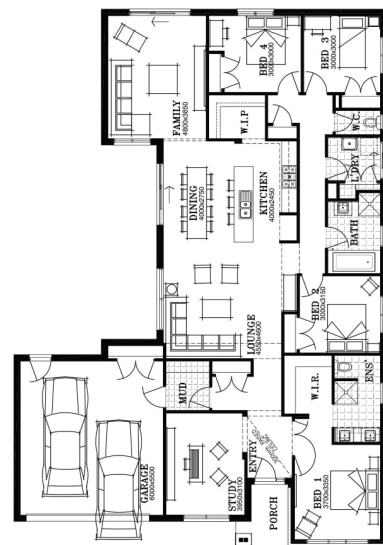

SIMONDS
BUILDING HOMES SINCE 1949

SILVER
PACK INCLUDED

STRUCTURAL
Lifetime
GUARANTEE

15K
First Home
Owners
Grant Available*

HOME AND LAND

Images shown are for illustrative purposes only and may not represent the final product such as lighting, window furnishings, timber look garage door & timber windows. Façade details including entry door and window sizing may vary between house types. Pricing also excludes features such as fencing, landscaping, letterbox, decking, driveway and any notable features of the façade. Please speak with your sales consultant for further details.

LOT 165, GEORGE ROAD, ANGLE VALE (630M2)

FLOOR PLAN: PALISADE 16M
FRONTAGE
FACADE: PORTLAND

FROM*
$456,113

BASED ON LAND SALE $195,950

4 🚗 2 🍷 2 🚗 3 🚗 25sq 📏

CHOOSE YOUR STYLE PACK
SILVER GOLD PLATINUM

PACKAGE INCLUSIONS:

- ▼ GENEROUS SITE & FOOTING COSTS FIXED BEFORE CONTRACT
- ▼ DEVELOPER & COUNCIL REQUIREMENTS
- ▼ QUALITY LAUNDRY & KITCHEN JOINERY WITH O/H CUPBOARDS
- ▼ PANEL LIFT GARAGE DOOR & REMOTE
- ▼ 3 COAT PAINT SYSTEM, NBN READY
- ▼ FULL STORMWATER SYSTEM
- ▼ DUCTED R/C HEATING & COOLING
- ▼ SILVER STYLE PACK INCLUDED
- ▼ LIFETIME STRUCTURAL GUARANTEE

For enquiries please contact:

Bryn Willcox
0433 870 237
Simonds.com.au

SA

ADELAIDE SA 5000
bryn.willcox@simonds.com.au

From pricing is based on standard plan, builders preferred siting, site costs allowance, and is subject to extreme site changes beyond our reasonable control and unknown at the time of print. All packages are subject to Developer and Council approval. Package Price does not include stamp duty, government, legal or bank charges. Any alterations may incur additional charges. Prices are based on availability and price of land. Simonds reserves the right to withdraw or amend pricing, inclusions and promotion at any time without notice. This package applies to SA New Living range only. Please speak with your sales consultant for further details. Pricing is current at 20/03/2020.
Land Sale by Century 21 Special Projects - RLA 2140