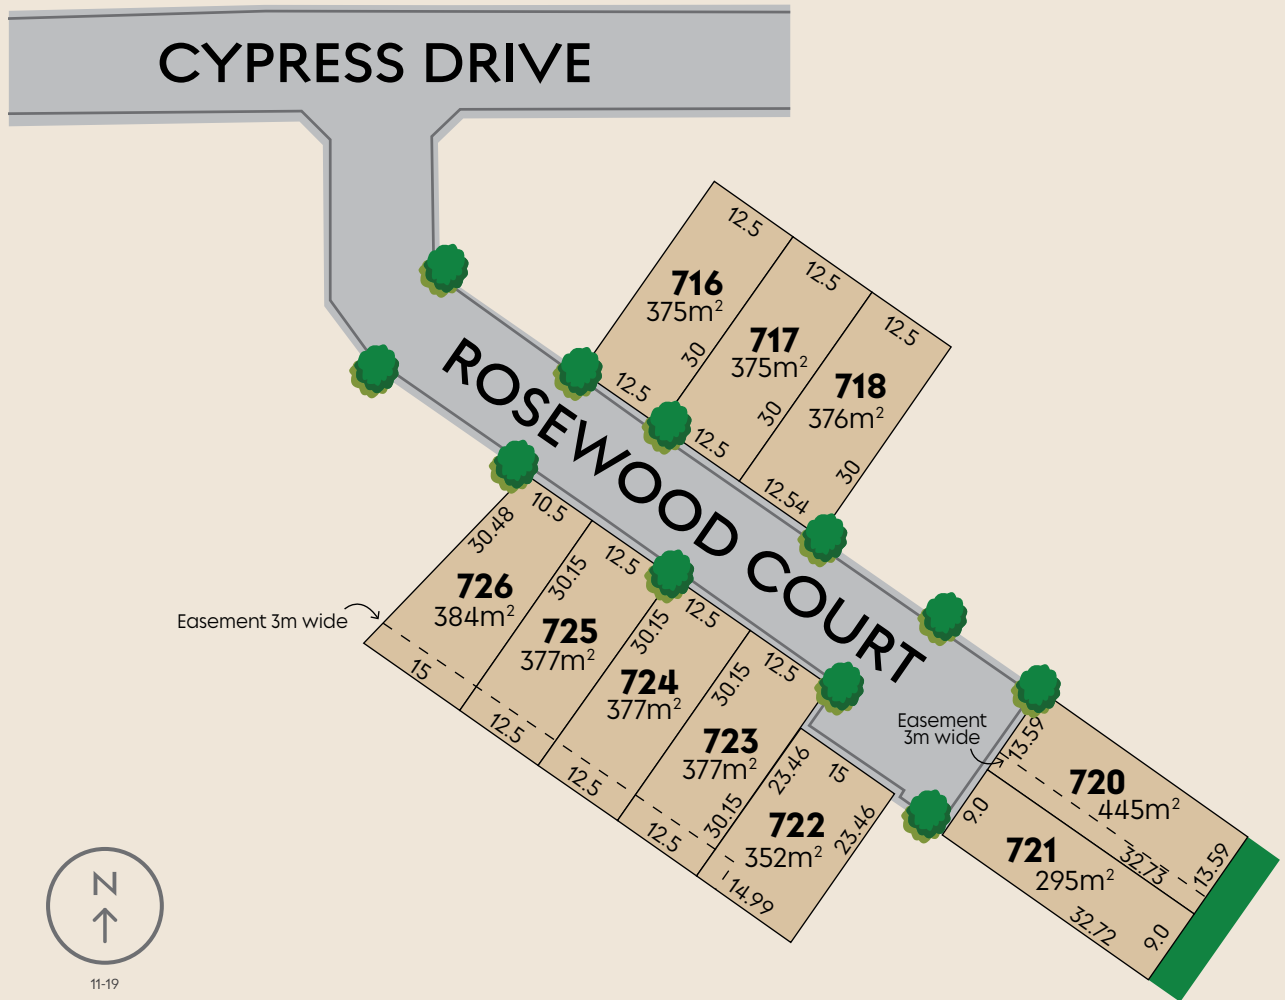

THE GLADES

PARAFIELD GARDENS

STAGE 7C NOW SELLING

CENTURY 21

Special Projects (SA)

RLA2140

LEGEND

Envelopes are indicative showing minimum set backs only at the time of preparation. Council and Development. Plan requirements must also be adhered to. Images are for illustration purposes only. Maps are not to scale.
11-19