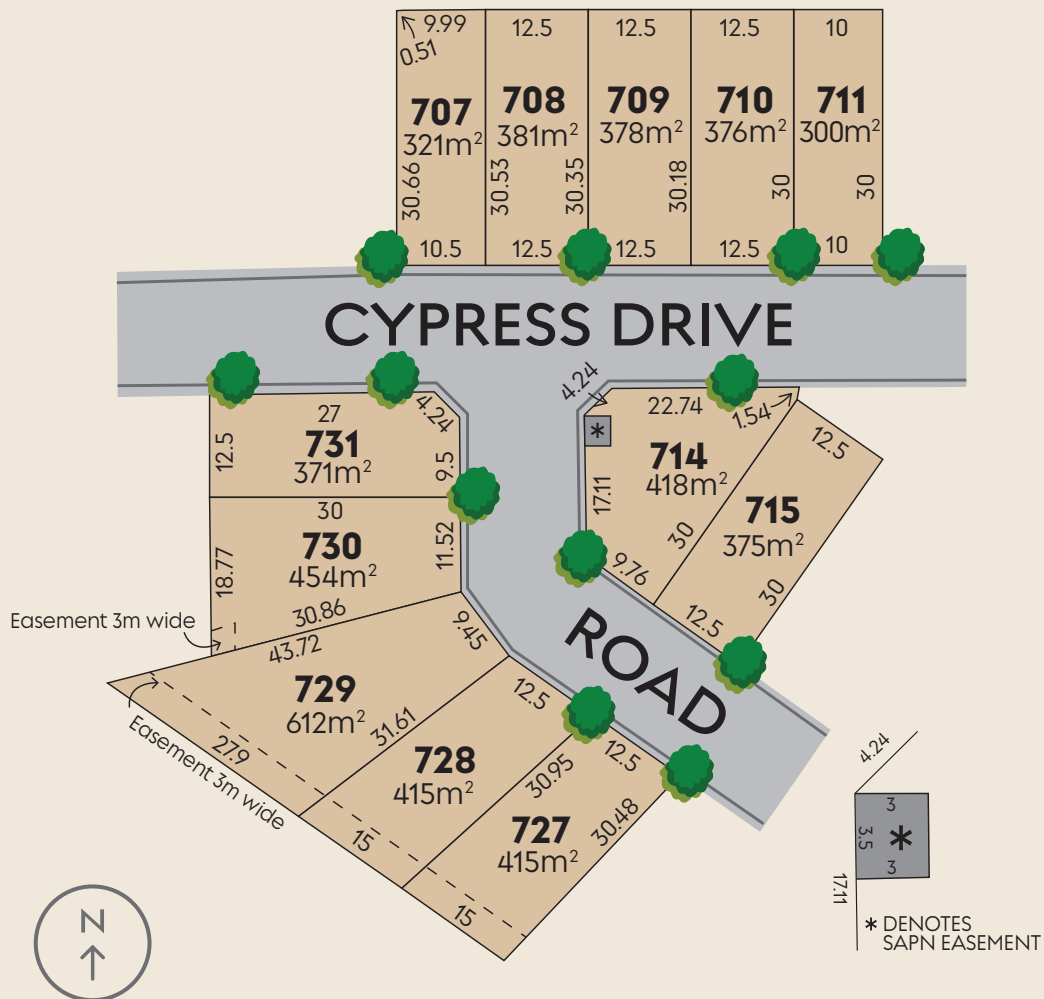

THE GLADES

PARAFIELD GARDENS

STAGE 7B NOW SELLING

CENTURY 21®

Special Projects (SA)

RLA2140

LEGEND

Envelopes are indicative showing minimum set backs only at the time of preparation. Council and Development. Plan requirements must also be adhered to. Images are for illustration purposes only. Maps are not to scale.