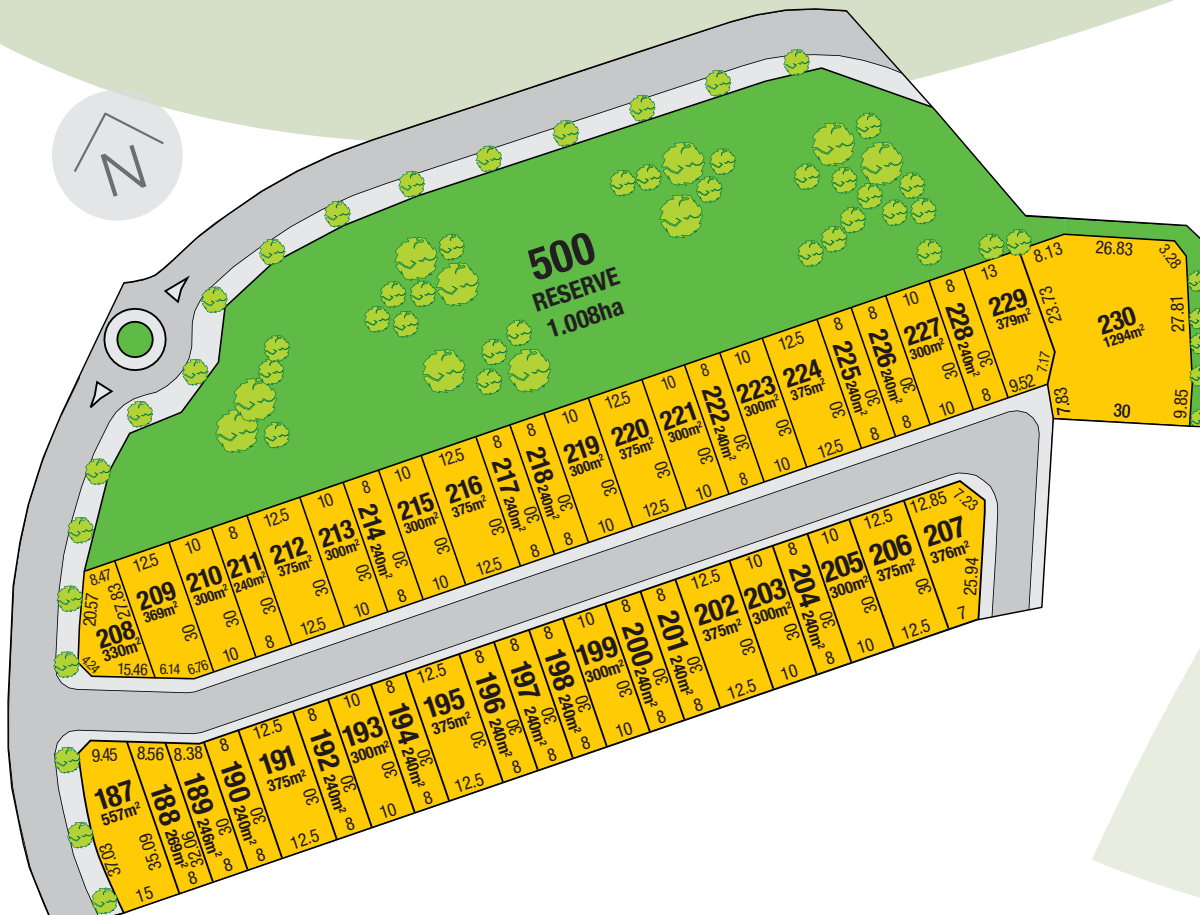

Room to grow, play
and enjoy life.

the Orchard
AT DIREK

The final release of our season's
fruit at The Orchard.

stage 9

Stage 9 showcases a fabulous range of 43 allotments. Whether you pick a single or double storey home, contemporary or traditional, enjoy The Orchard's exclusive idyllic nature reserves right at your doorstep. This is the last and final release. Don't miss out- Stage 9 now selling.

Close to parks

Close to wetlands

Call on 8258 4222
landdiscovery.com.au

Images are for illustration purposes only. Maps are not to scale.

RLA2140

stage 9

the orchard
AT DIREK

Call on 8258 4222
landdiscovery.com.au

Images are for illustration purposes only. Maps are not to scale.

RLA2140