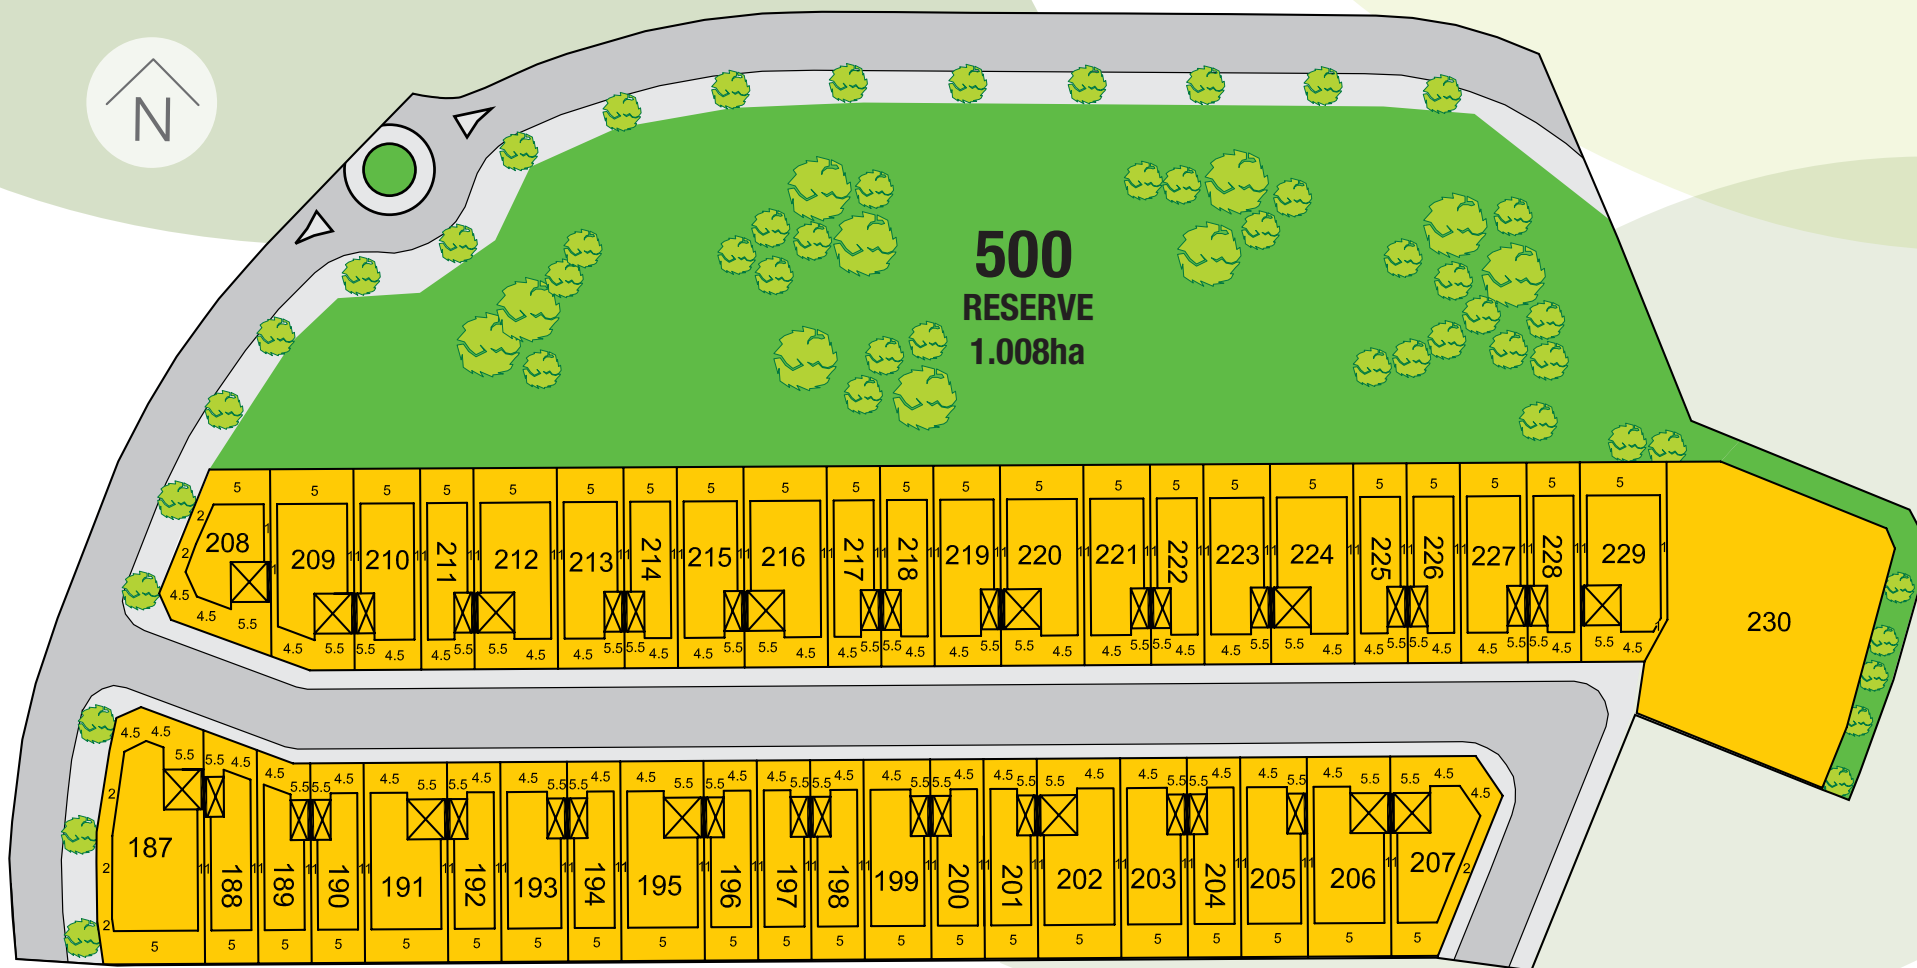

Room to grow, play
and enjoy life.

the Orchard
AT DIREK

The final release of our season's
fruit at The Orchard.

stage 9

Stage 9 showcases a fabulous range of 43 allotments. Whether you pick a single or double storey home, contemporary or traditional, enjoy The Orchard's exclusive idyllic nature reserves right at your doorstep. This is the last and final release. Don't miss out- Stage 9 now selling.

Close to parks

Close to wetlands

Call on 8258 4222
landdiscovery.com.au

Images are for illustration purposes only. Maps are not to scale.

RLA2140

stage 9

the orchard
AT DIREK

Call on 8258 4222
landdiscovery.com.au

Images are for illustration purposes only. Maps are not to scale.

RLA2140