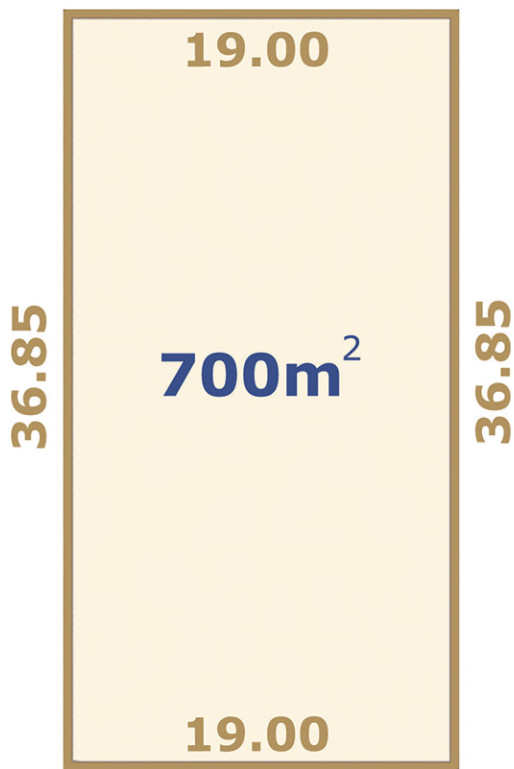

WOODBIDGE

ANGLE VALE

Lots 39,40,54 & 55 sized as per above

Marcona Precinct

For more information visit
woodbridgeanglevale.com.au

Andy Bui
 0433 337 776
 RLA 2140

Proudly developed by
 Actium Land Developments
actiumland.com.au