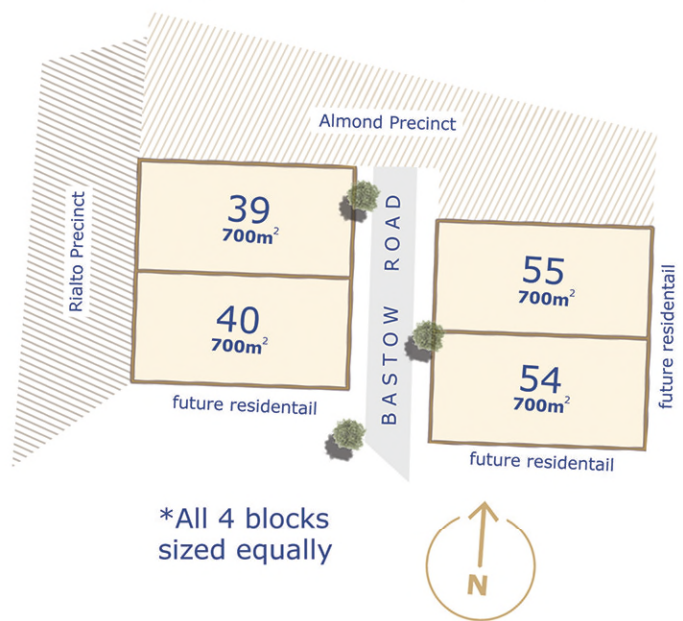

WOODBIDGE

ANGLE VALE

Lots 39,40,54 & 55 sized as per above

Marcona Precinct

For more information visit
woodbridgeanglevale.com.au

Andy Bui
 0433 337 776
 RLA 2140

Proudly developed by
 Actium Land Developments
actiumland.com.au