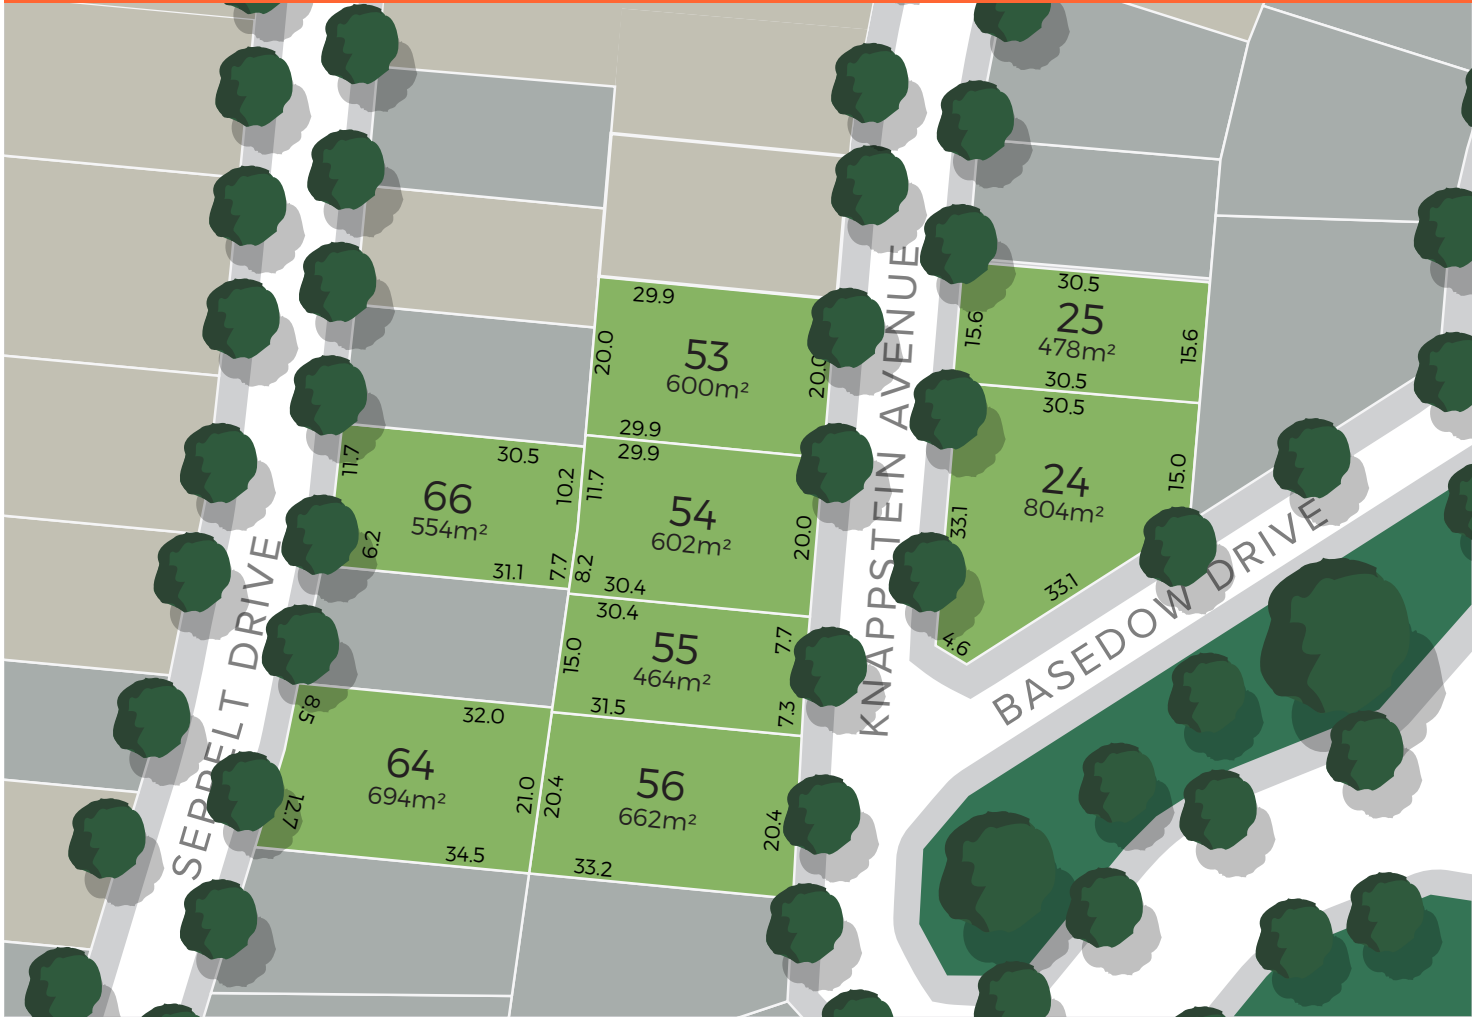

FLOURISH

FLOURISH STAGE 1E

10m+ Wide Villa Blocks

2 or more bedrooms, single garage, multiple living areas, outdoor entertaining, small garden.

12.5m+ Wide Courtyard Blocks

Double garage, outdoor entertaining, low maintenance garden.

15m+ Wide Family Blocks

Possible 4th bedroom or study, double garage, outdoor entertaining, low maintenance garden.

17.5m+ Wide Large Blocks

4 or more bedrooms and/or study, double garage, multiple living areas, outdoor entertaining, larger garden.